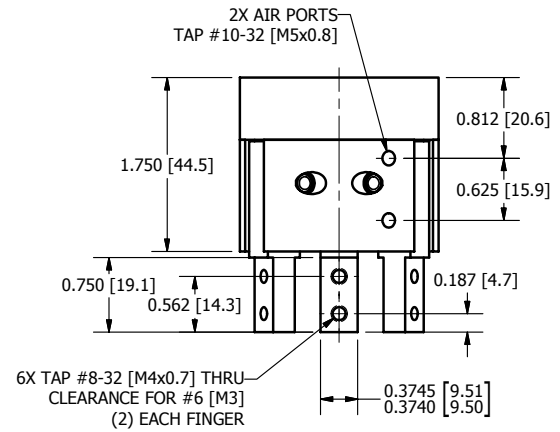

STANDARD ANGLE (SHOWN) - 5°
 (-W OPTION) WIDE ANGLE - 10°
 (-HD OPTION) HEAVY DUTY - 3.5°

DURA-GRIP
GH-30A