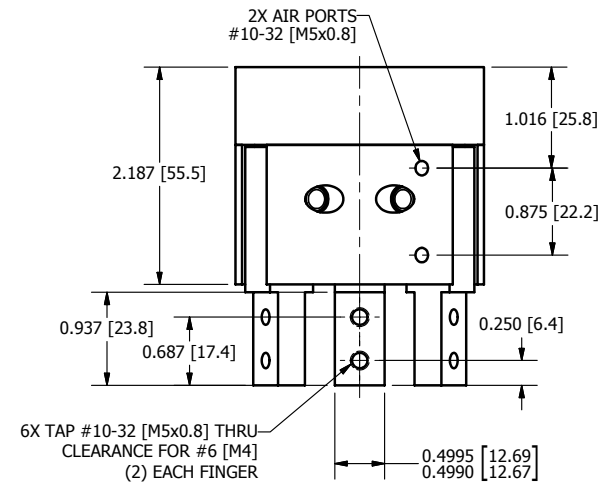

STANDARD ANGLE (SHOWN) - 5°
 (-W OPTION) WIDE ANGLE - 10°
 (-HD OPTION) HEAVY DUTY - 3.5°

DURA-GRIP
GH-300A