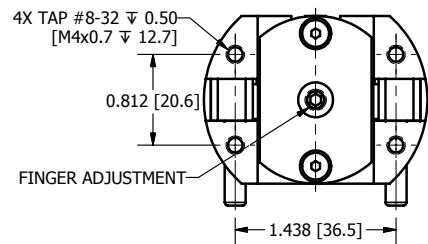

STANDARD (SHOWN) - 10°  
 (-W OPTION) WIDE ANGLE - 20°  
 (-HD OPTION) HIGH GRIP FORCE - 7°  
 (-SFR OPTION) STATIONARY RIGHT FINGER  
 (-SFL OPTION) STATIONARY LEFT FINGER

(-SP OPTION) EXTENDED PIVOT PINS  
 $\varnothing 0.1880$  DOWEL PIN