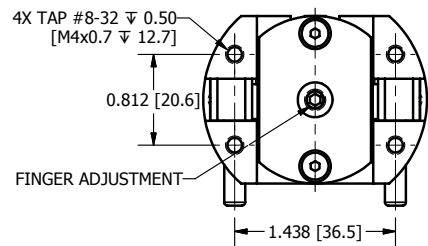

STANDARD (SHOWN) - 10°  
 (-W OPTION) WIDE ANGLE - 20°  
 (-HD OPTION) HIGH GRIP FORCE - 7°  
 (-SFR OPTION) STATIONARY RIGHT FINGER  
 (-SFL OPTION) STATIONARY LEFT FINGER

(-SP OPTION) EXTENDED PIVOT PINS  
 Ø0.1880 DOWEL PIN