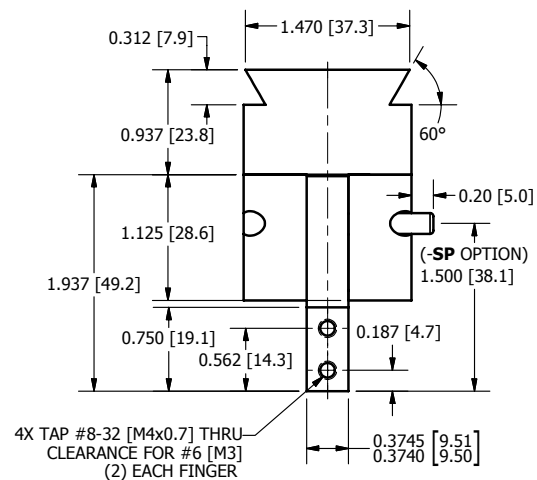

STANDARD (SHOWN) - 10°  
 (-W OPTION) WIDE ANGLE - 20°  
 (-HD OPTION) HIGH GRIP FORCE - 7°  
 (-SFR OPTION) STATIONARY RIGHT FINGER  
 (-SFL OPTION) STATIONARY LEFT FINGER

(-SP OPTION) EXTENDED PIVOT PINS  
 Ø0.1880 DOWEL PIN

**DURA-GRIP**  
**GH-21A**