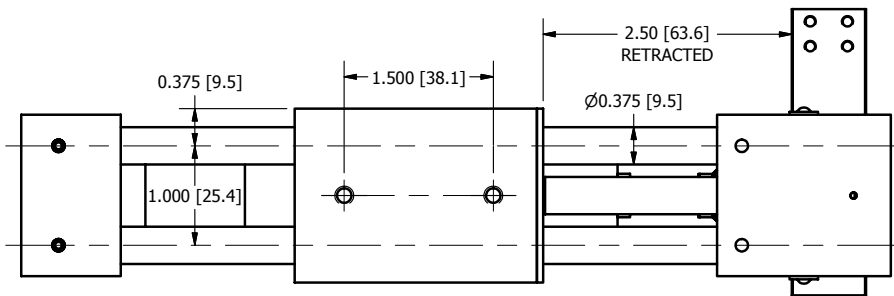

SLIDE STROKE	A	B
1.00 [25.4]	8.75 [222.3]	0.50 [12.7]
1.50 [38.1]	9.75 [247.7]	1.00 [25.4]
2.00 [50.8]	10.75 [273.1]	1.50 [38.1]
2.50 [63.5]	11.75 [298.5]	2.00 [50.8]
3.00 [76.2]	12.75 [323.9]	2.50 [63.5]
3.50 [88.9]	13.75 [349.3]	3.00 [76.2]
4.00 [101.6]	14.75 [374.7]	3.50 [88.9]
4.50 [114.3]	15.75 [400.1]	4.00 [101.6]
5.00 [127.0]	16.75 [425.5]	4.50 [114.3]

DURA-TRANS
NB-10